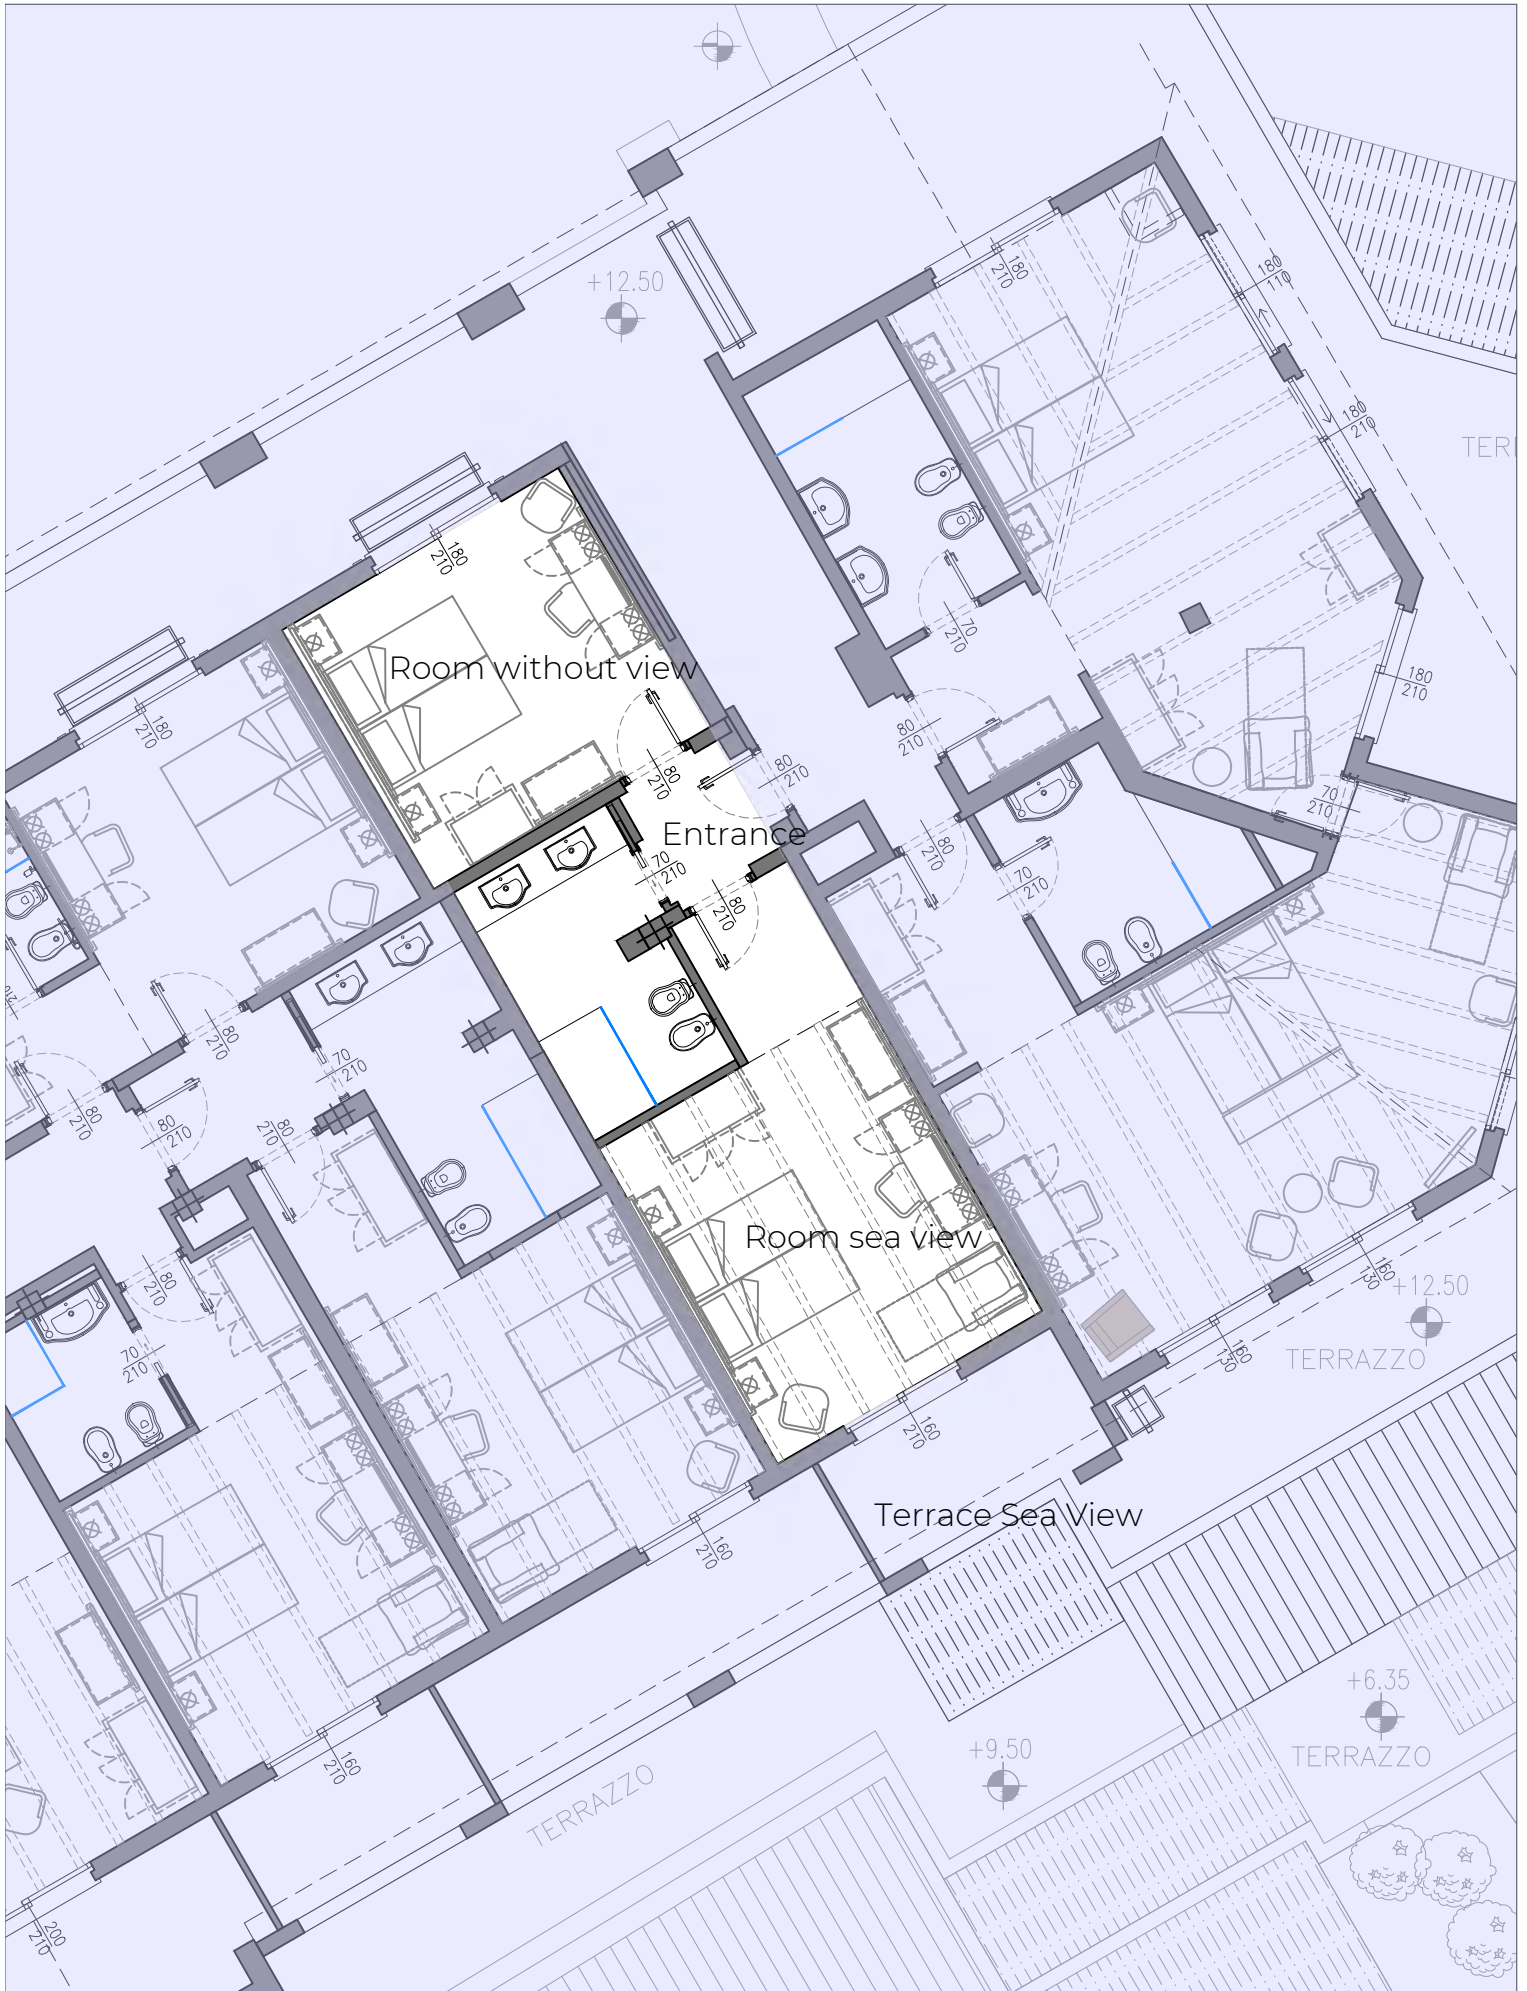

Abi d'Oru

SARDINIAN BEACH HOTEL & SPA

PORTO ROTONDO

Abi d'Oru Beach Hotel & Spa

- 3 Restaurants
- 3 Bars
- Private Beach
- Gym
- Heated Swimming Pool
- 2 Tennis Courts
- Private SPA
- Parking

Family Deluxe 135 : (52 m.q.) Si compone di 2 camere totalmente ristrutturata con 1 bagno. Una camera ha un terrazzino vista mare mentre l'altra camera si trova sul retro. In totale può ospitare fino a 4 persone. Si trova al piano più alto dell'hotel ed entrambe sono arredate in stile moderno .

Family Deluxe 135 : (52 sq.m.) is totally refurbished and is composed of 2 bedrooms and 1 bathroom. One of the room is sea side with a terrace, the other bedroom is on the back and is separated by a door. They can sleep 2-4 people and are finely furnished in Sardinian style, with warm and elegant colors

Floorplan / Planimetria (camera 135)